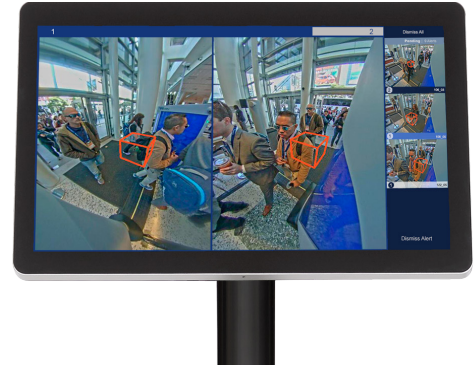

Easy to Operate

See in real-time where the potential threat is on a person's body or in their bag reducing the amount of physical contact.

Flexible Deployment Options

For both indoor and outdoor screening. Easy to set up and move.

Integration & Analytics

Integrate into your broader security infrastructure, and use analytics to monitor entrant numbers and alarm rates.

Evolv Express leverages AI to instantly differentiate personal items from concealed threats.

Unlike traditional metal detectors, Express is powered by the combination of high-speed sensors and our proprietary AI software to identify threats in real-time without requiring visitors to stop, empty pockets, and remove bags. It can tell the difference between everyday items (cell phone, keys and coins) and a weapon. The system maintains dignity for visitors and employees while keeping the venues and facilities safe from unwanted threats such as mass shootings and terrorist attacks. It also reduces the risk of unnecessary human contact. ***Now, the majority of visitors will just walk right through. No alarms. No need for secondary screening.***

When a potential threat is detected, real-time image-aided alarms show guards precisely where the potential threat is on a person or in his or her bag. Doing so greatly reduces the amount of physical contact required between guards/personnel, those being screened and their belonging, and allows guards to act swiftly and efficiently.